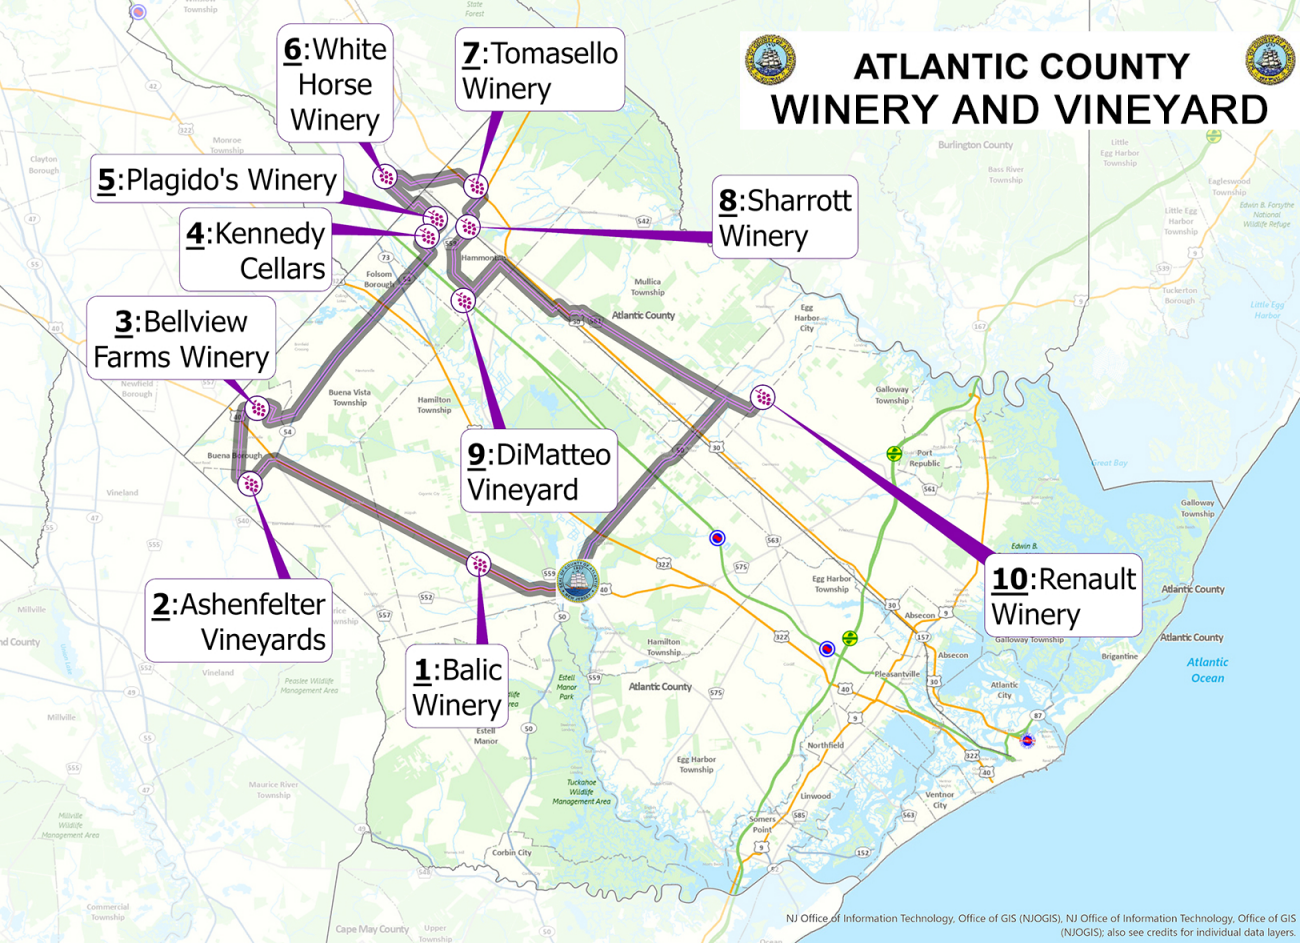

ATLANTIC COUNTY WINERY AND VINEYARD

6: White Horse Winery

7: Tomasello Winery

5: Plagido's Winery

8: Sharrott Winery

4: Kennedy Cellars

3: Bellview Farms Winery

9: DiMatteo Vineyard

2: Ashenfelter Vineyards

1: Balic Winery

10: Renault Winery