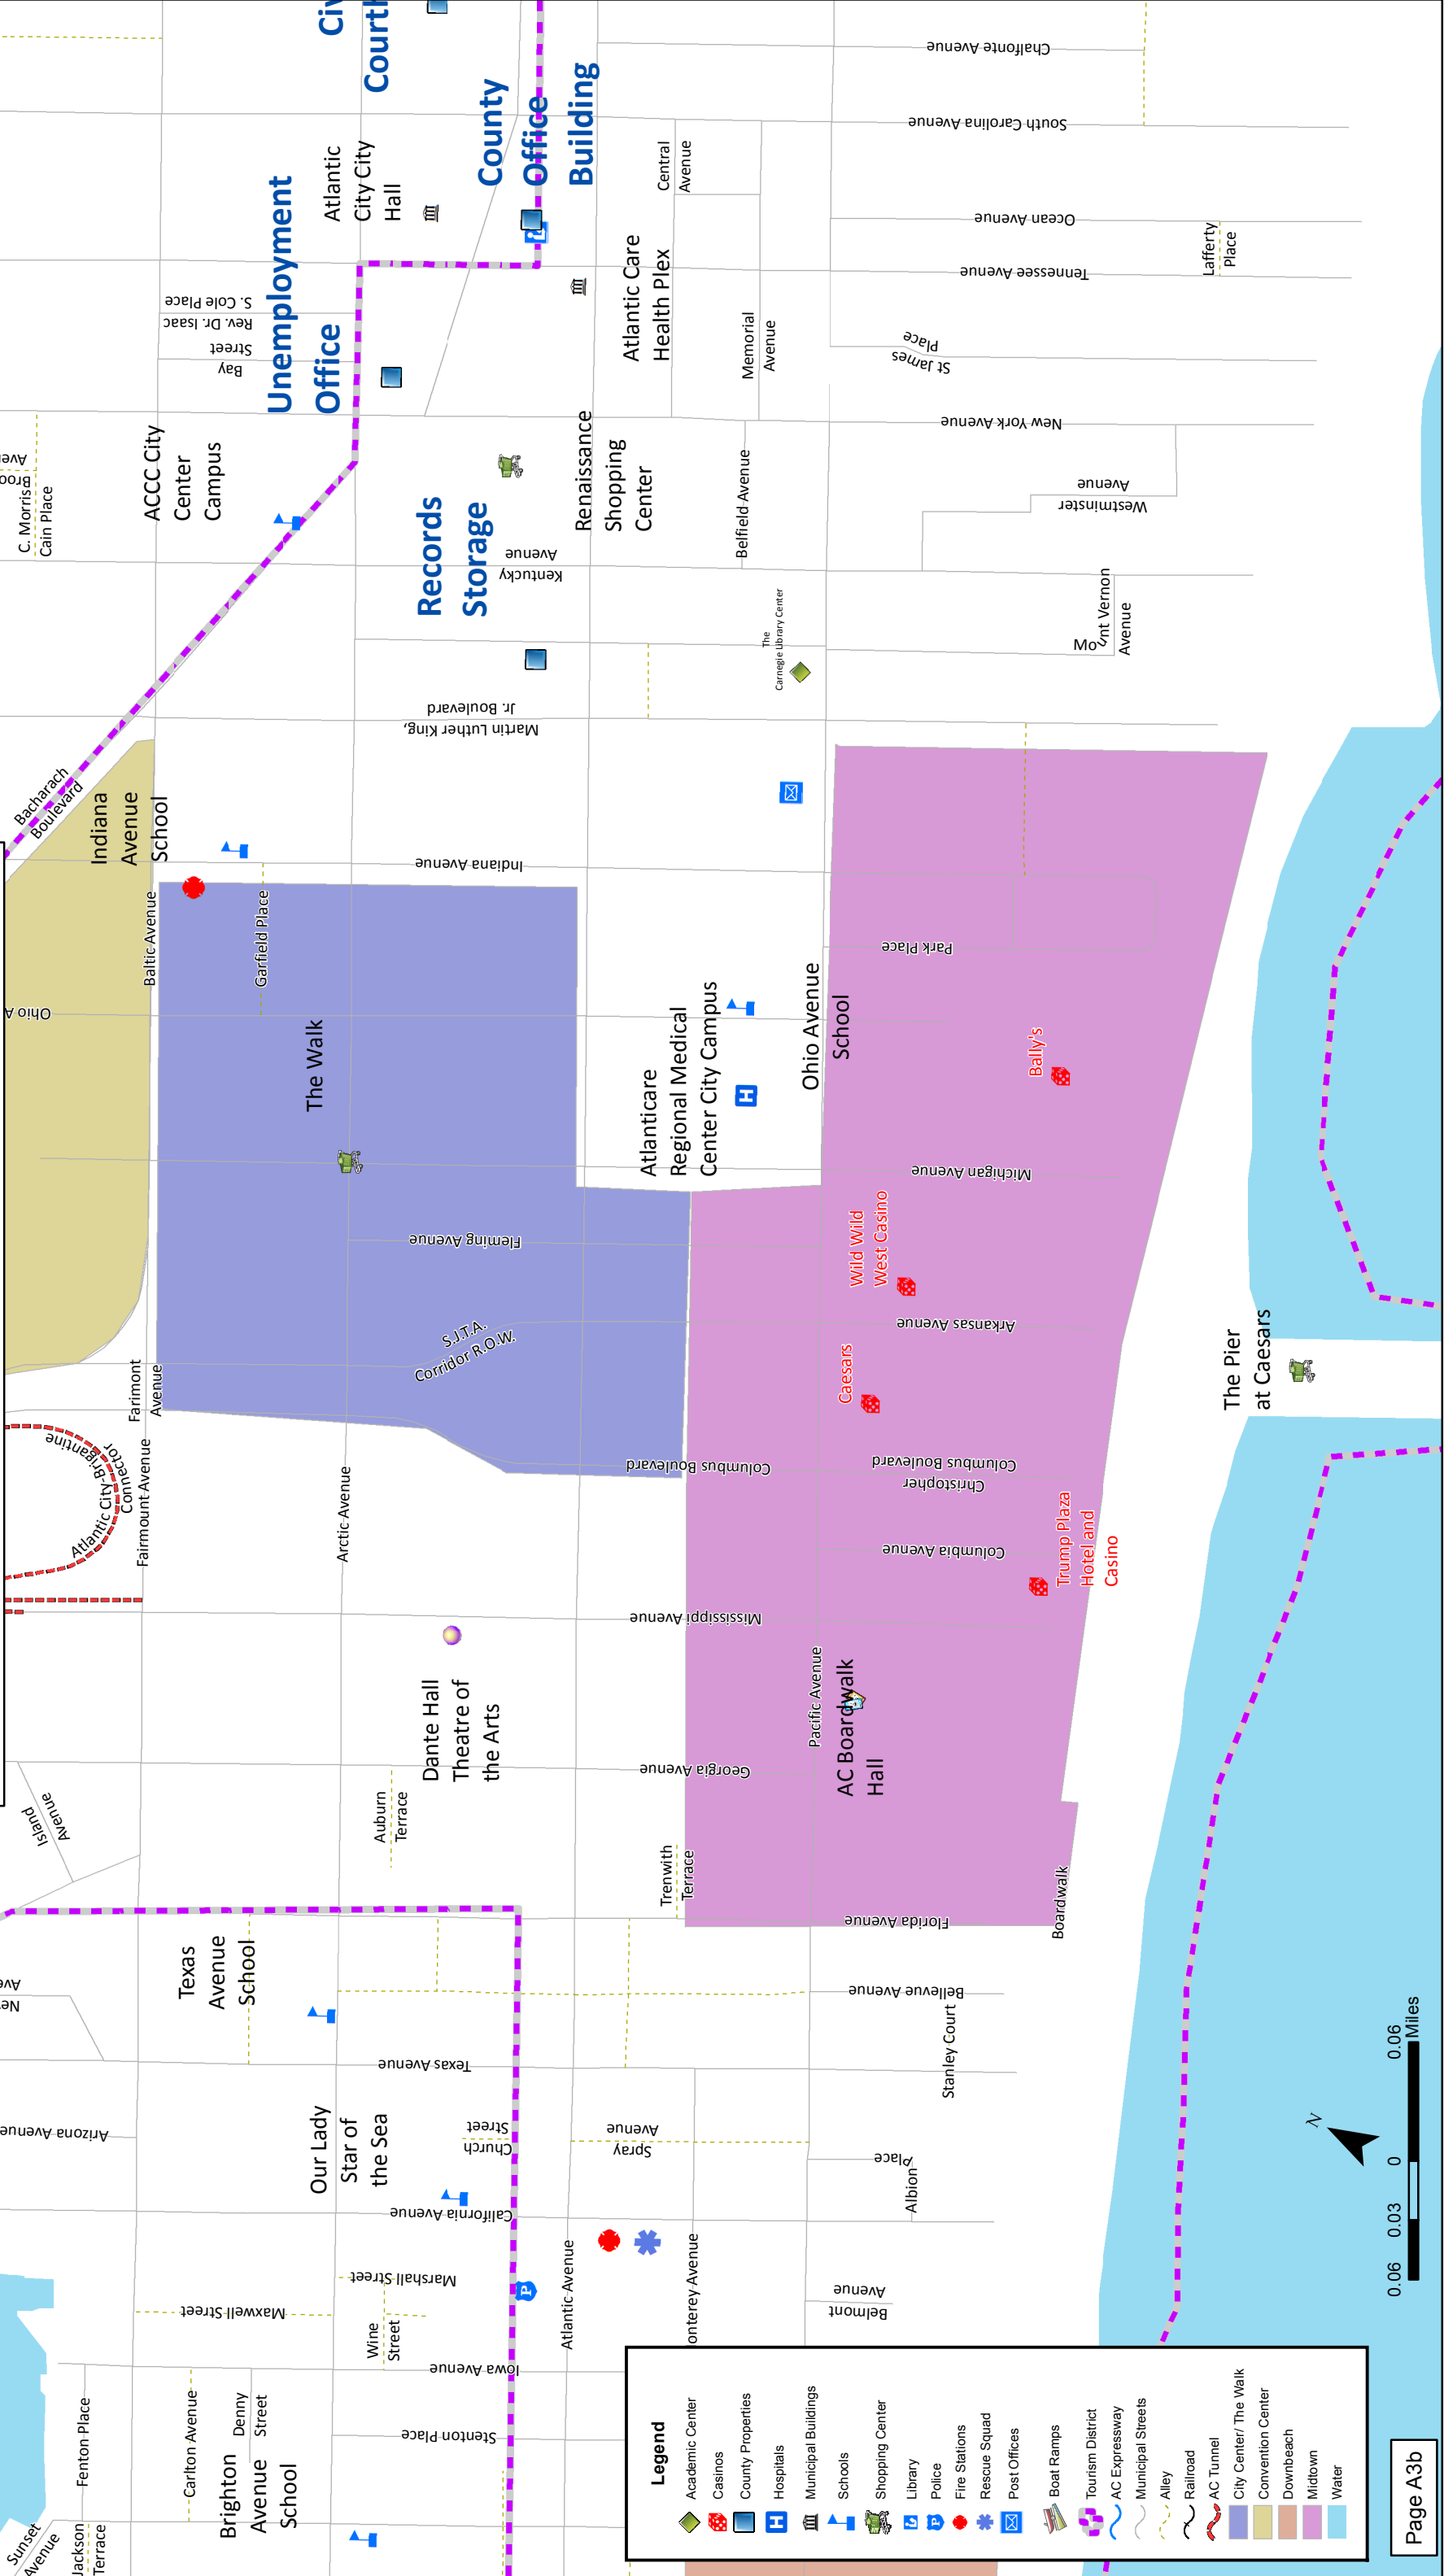

APPENDIX C2 ATLANTIC CITY TOURISM DISTRICT CITY CENTER / THE WALK / MIDTOWN

Legend

- Academic Center
- Casinos
- County Properties
- Hospitals
- Municipal Buildings
- Schools
- Shopping Center
- Library
- Police
- Fire Stations
- Rescue Squad
- Post Offices
- Boat Ramps
- Tourism District
- AC Expressway
- Municipal Streets
- Alley
- Railroad
- AC Tunnel
- City Center/ The Walk
- Convention Center
- Downbeach
- Midtown
- Water