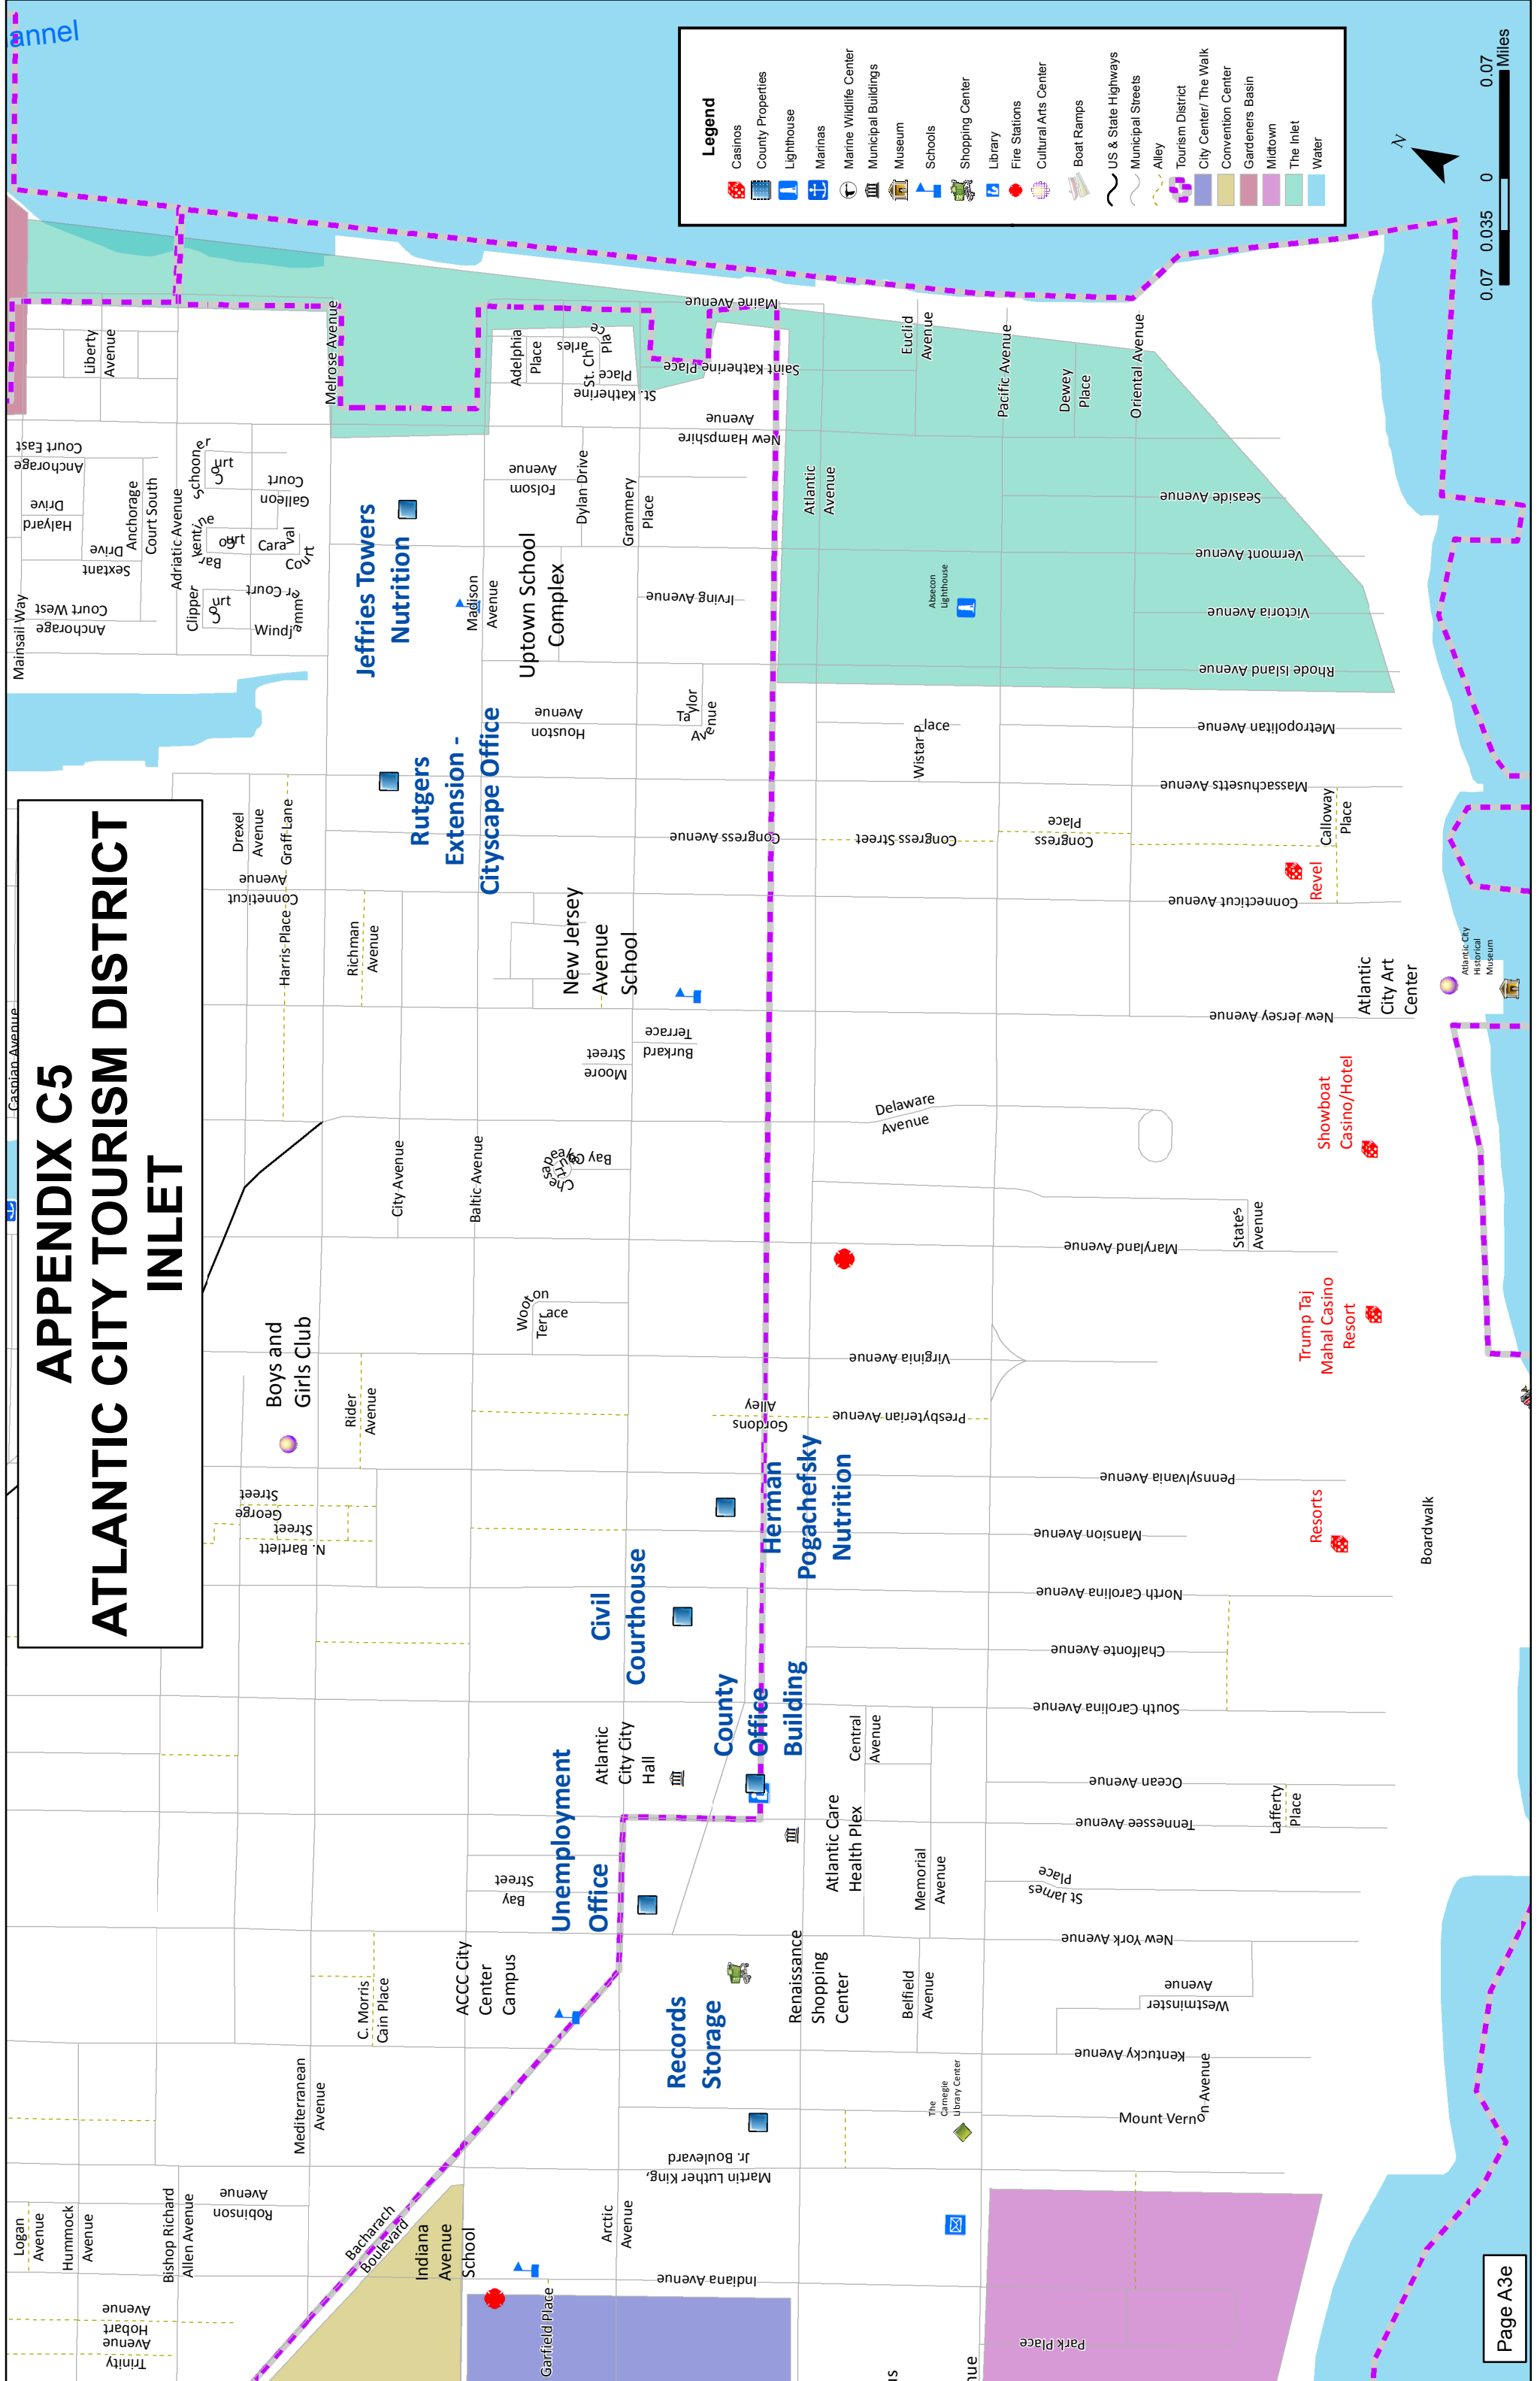

APPENDIX C5 ATLANTIC CITY TOURISM DISTRICT INLET

Legend

- Casinos
- County Properties
- Lighthouse
- Marinas
- Marine Wildlife Center
- Municipal Buildings
- Museum
- Schools
- Shopping Center
- Library
- Fire Stations
- Cultural Arts Center
- Boat Ramps
- US & State Highways
- Municipal Streets
- Alley
- Tourism District
- City Center/ The Walk
- Convention Center
- Gardener's Basin
- Midtown
- The Inlet
- Water