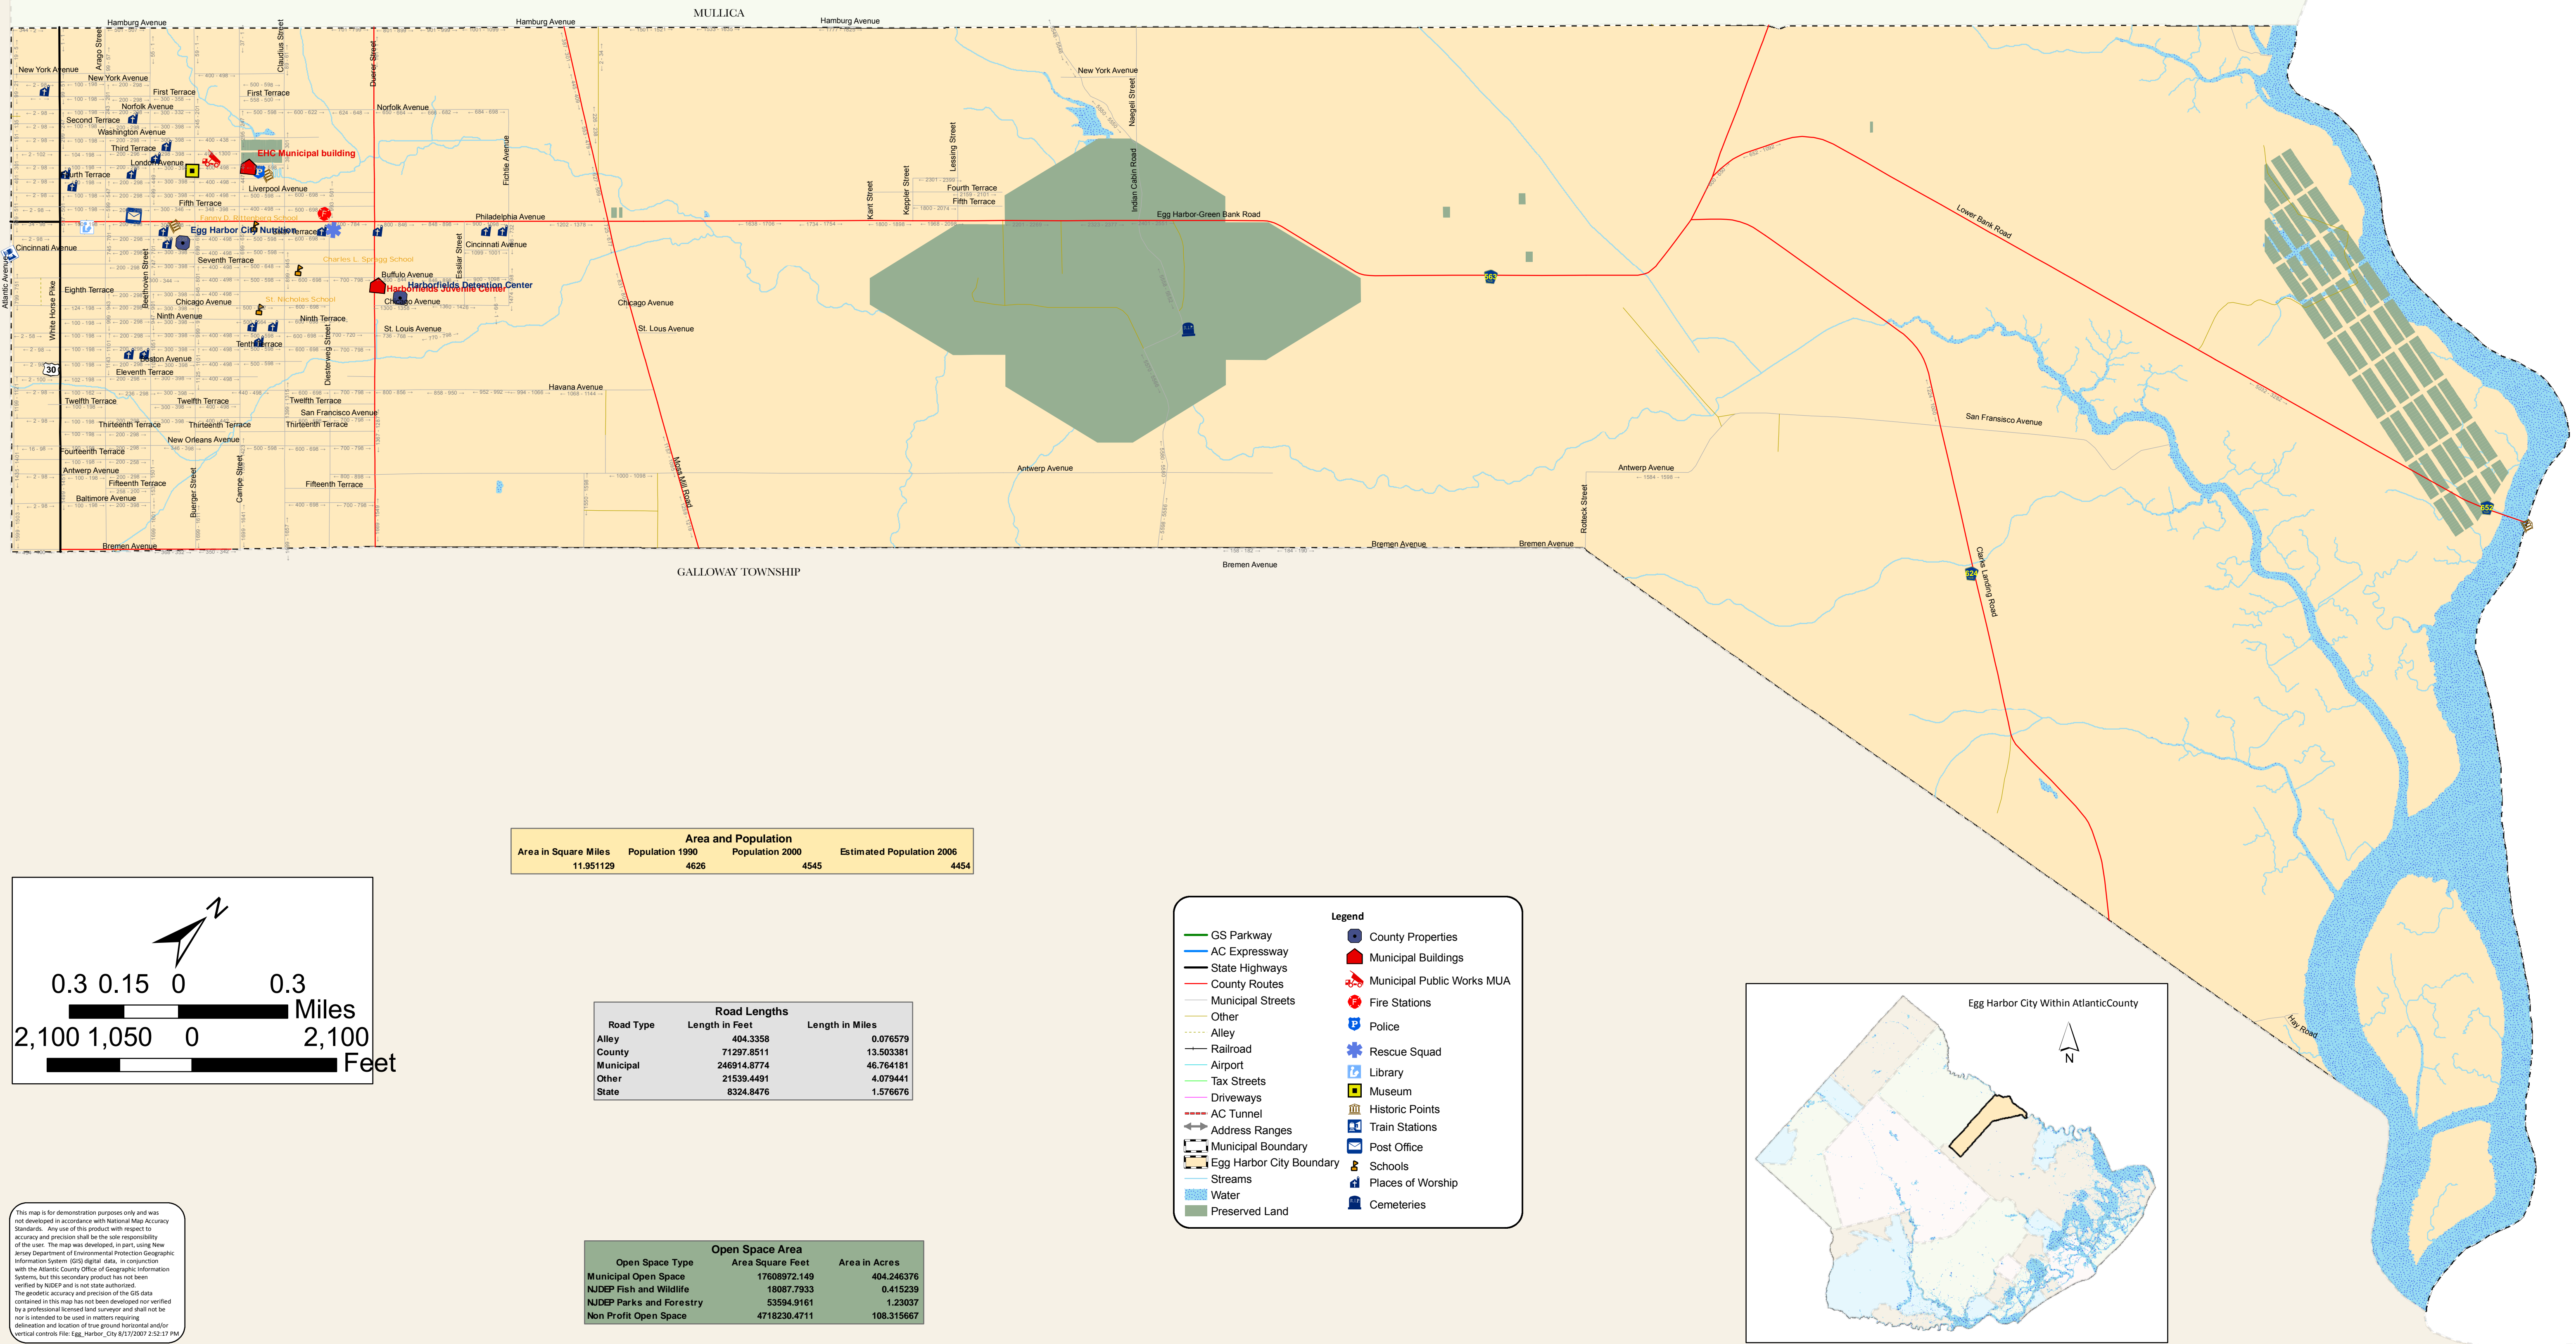

EGG HARBOR CITY ATLANTIC COUNTY, NEW JERSEY

Burlington County

Area and Population			
Area in Square Miles	Population 1990	Population 2000	Estimated Population 2006
11.951129	4626	4545	4454