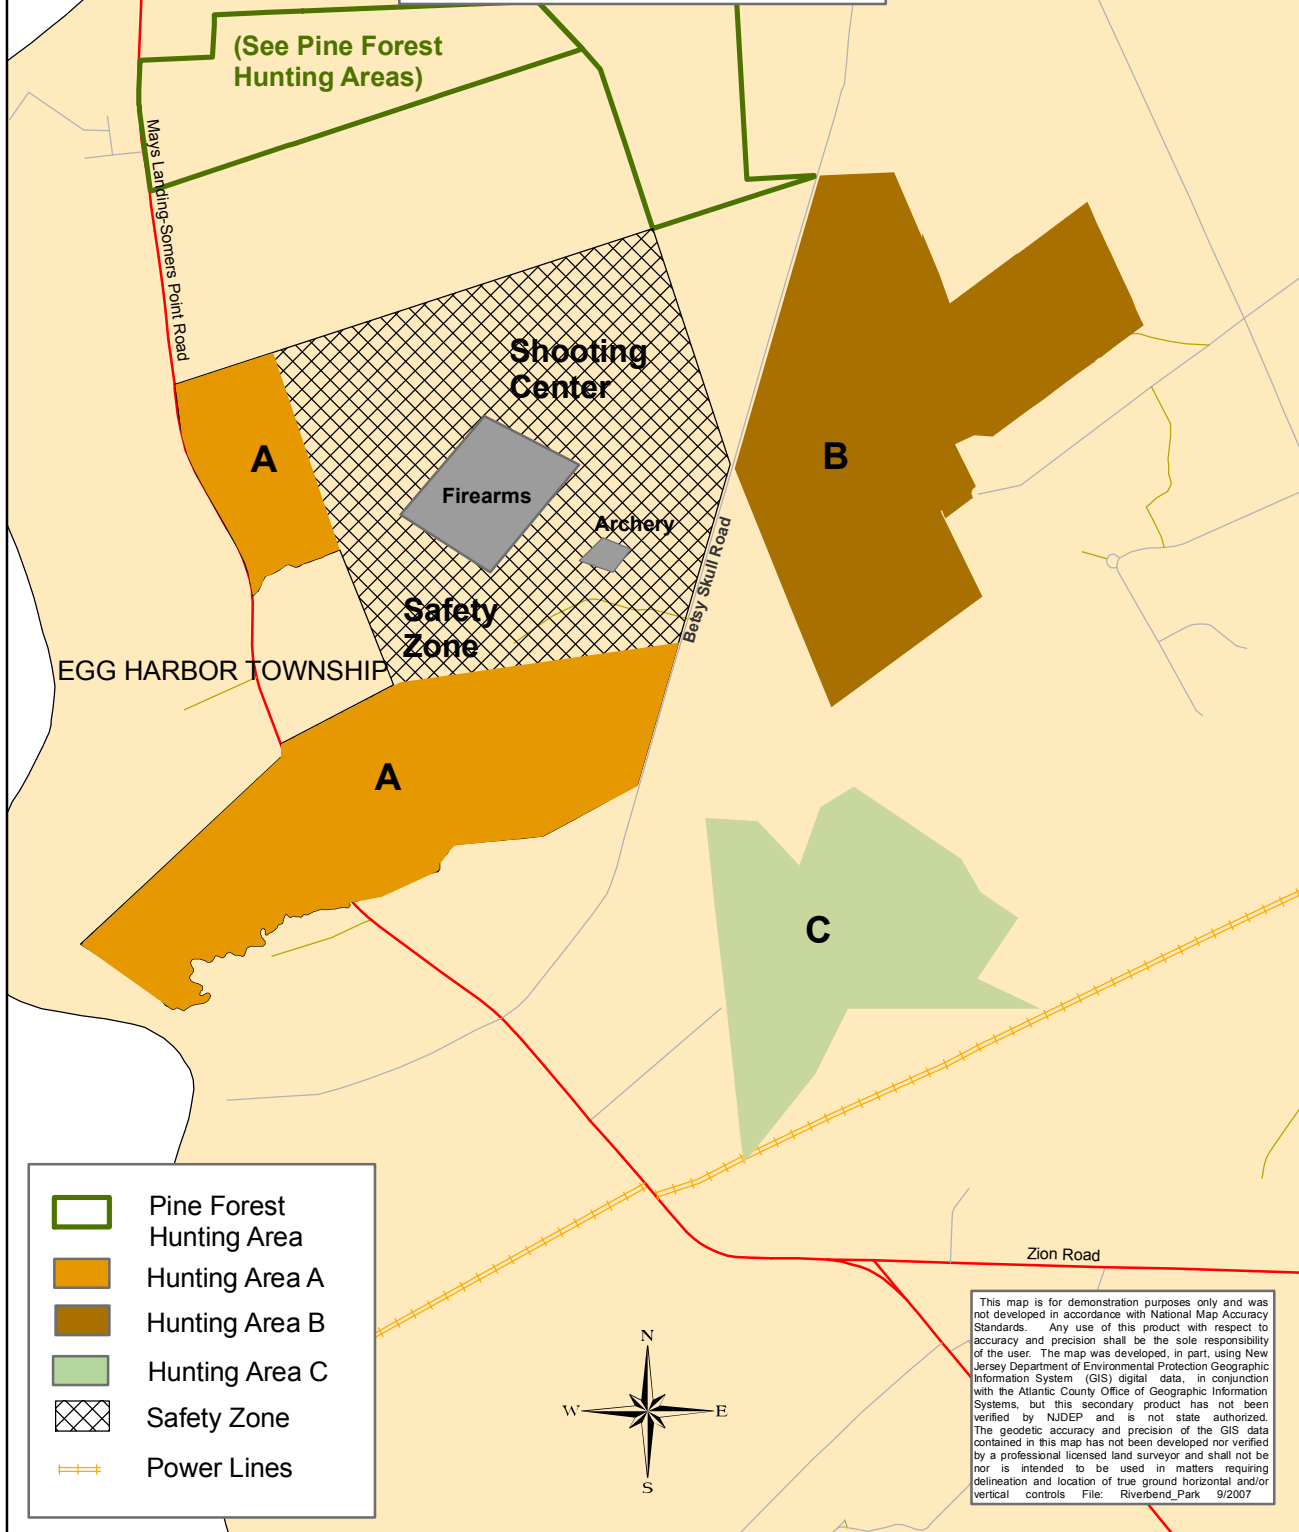

Riverbend Park Hunting Areas

(See Pine Forest
Hunting Areas)

- Pine Forest Hunting Area
- Hunting Area A
- Hunting Area B
- Hunting Area C
- Safety Zone
- Power Lines