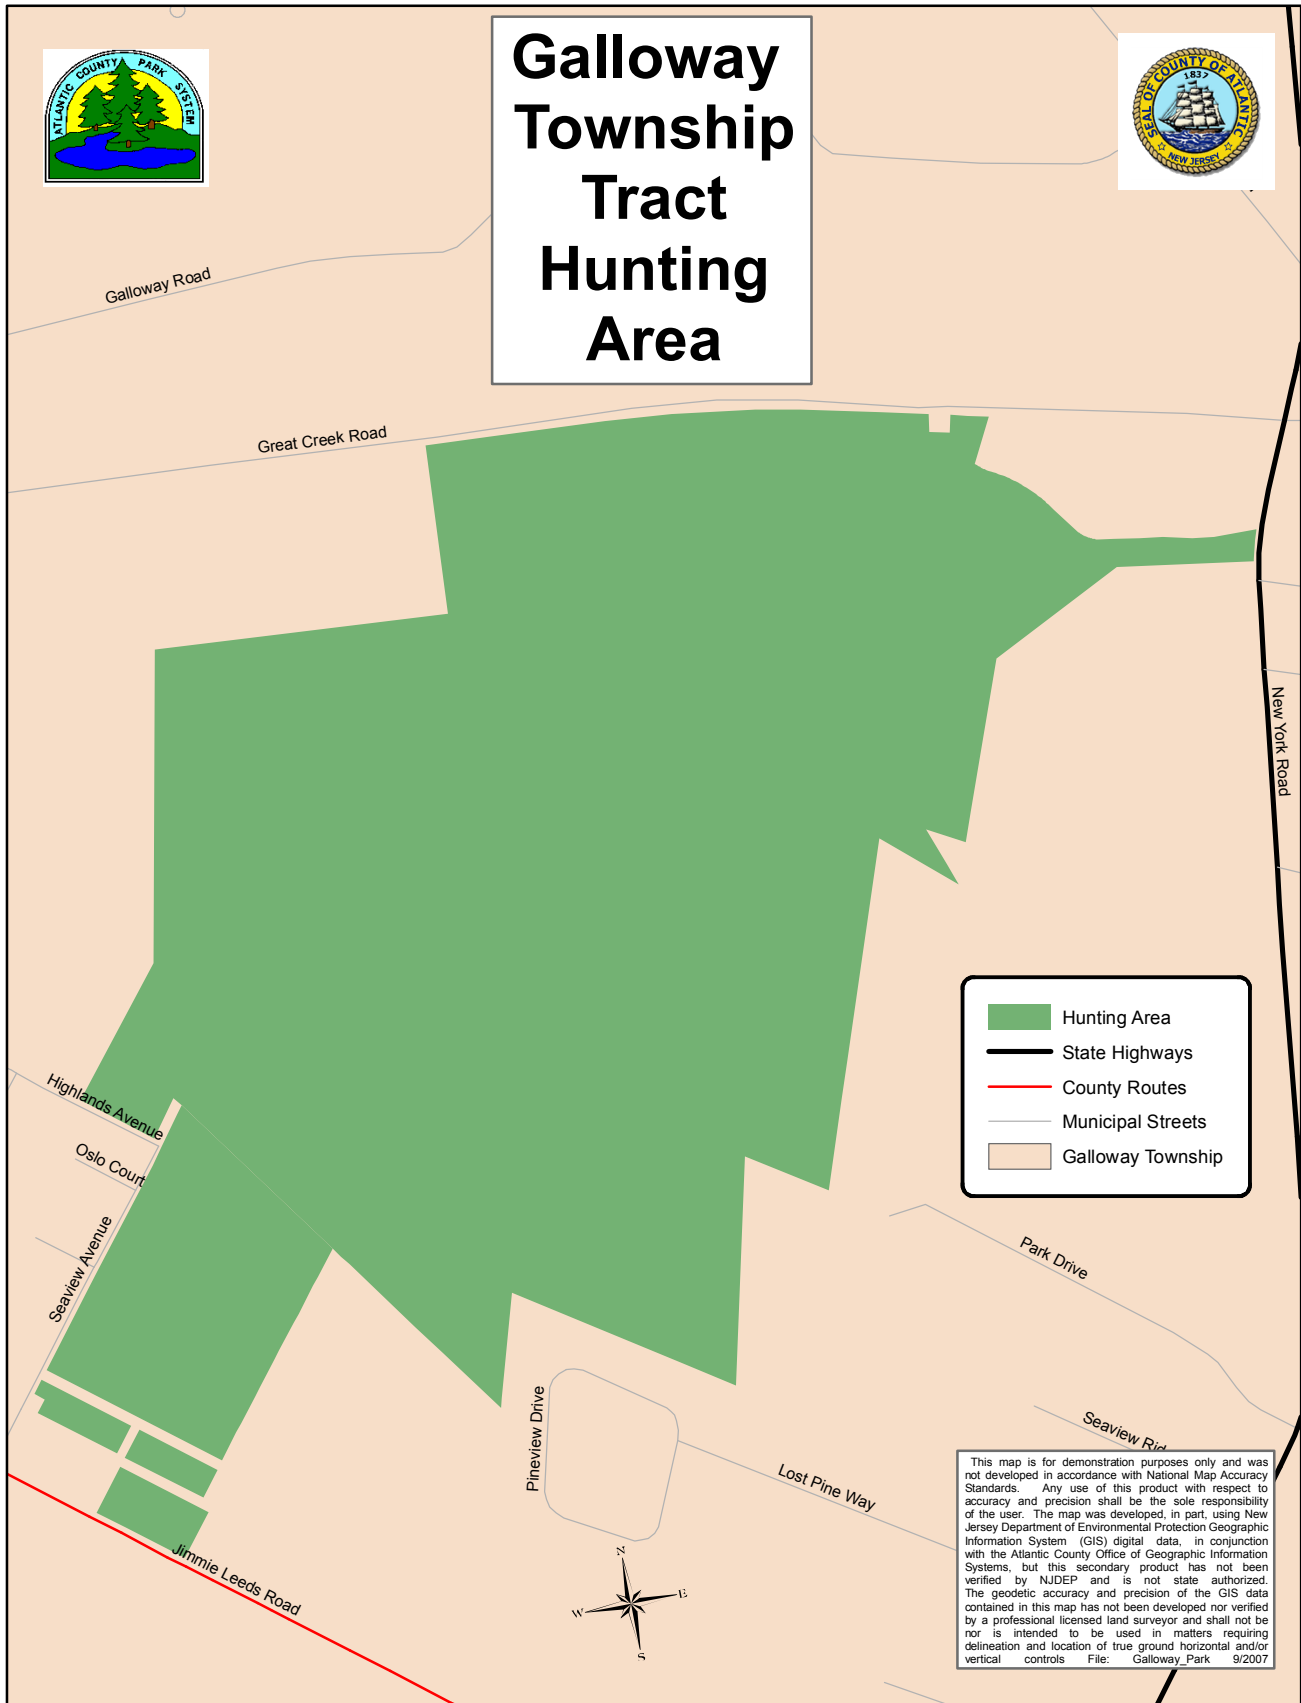

Galloway Township Tract Hunting Area

- Hunting Area
- State Highways
- County Routes
- Municipal Streets
- Galloway Township