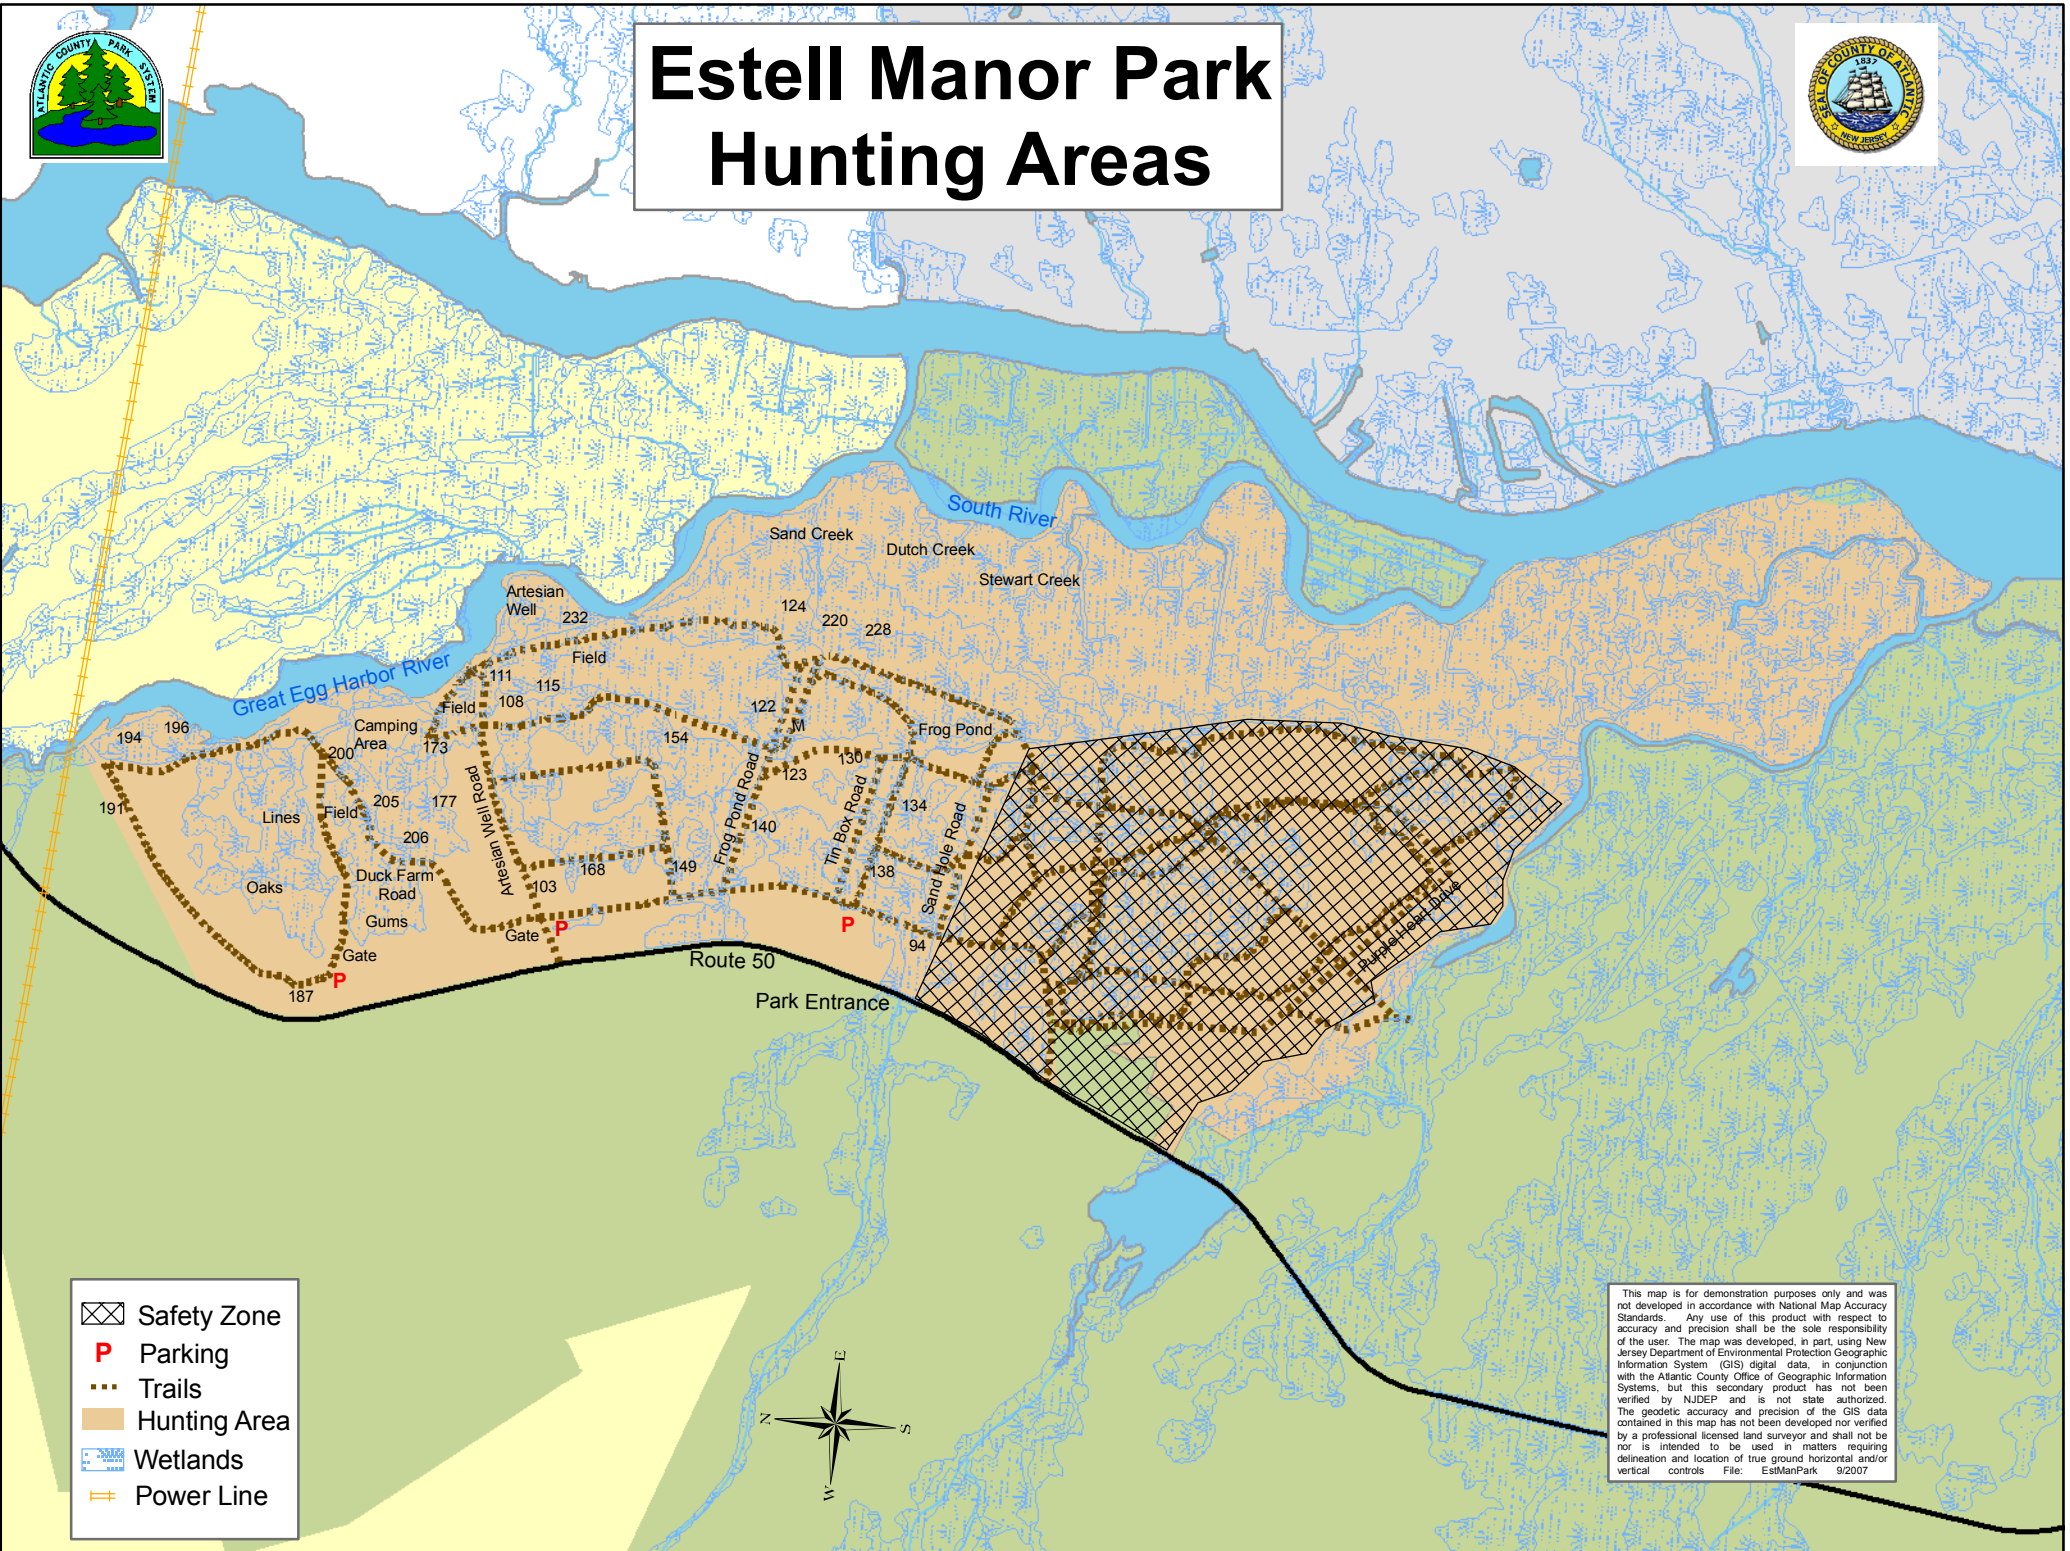

Estell Manor Park Hunting Areas

- Safety Zone
- Parking
- Trails
- Hunting Area
- Wetlands
- Power Line