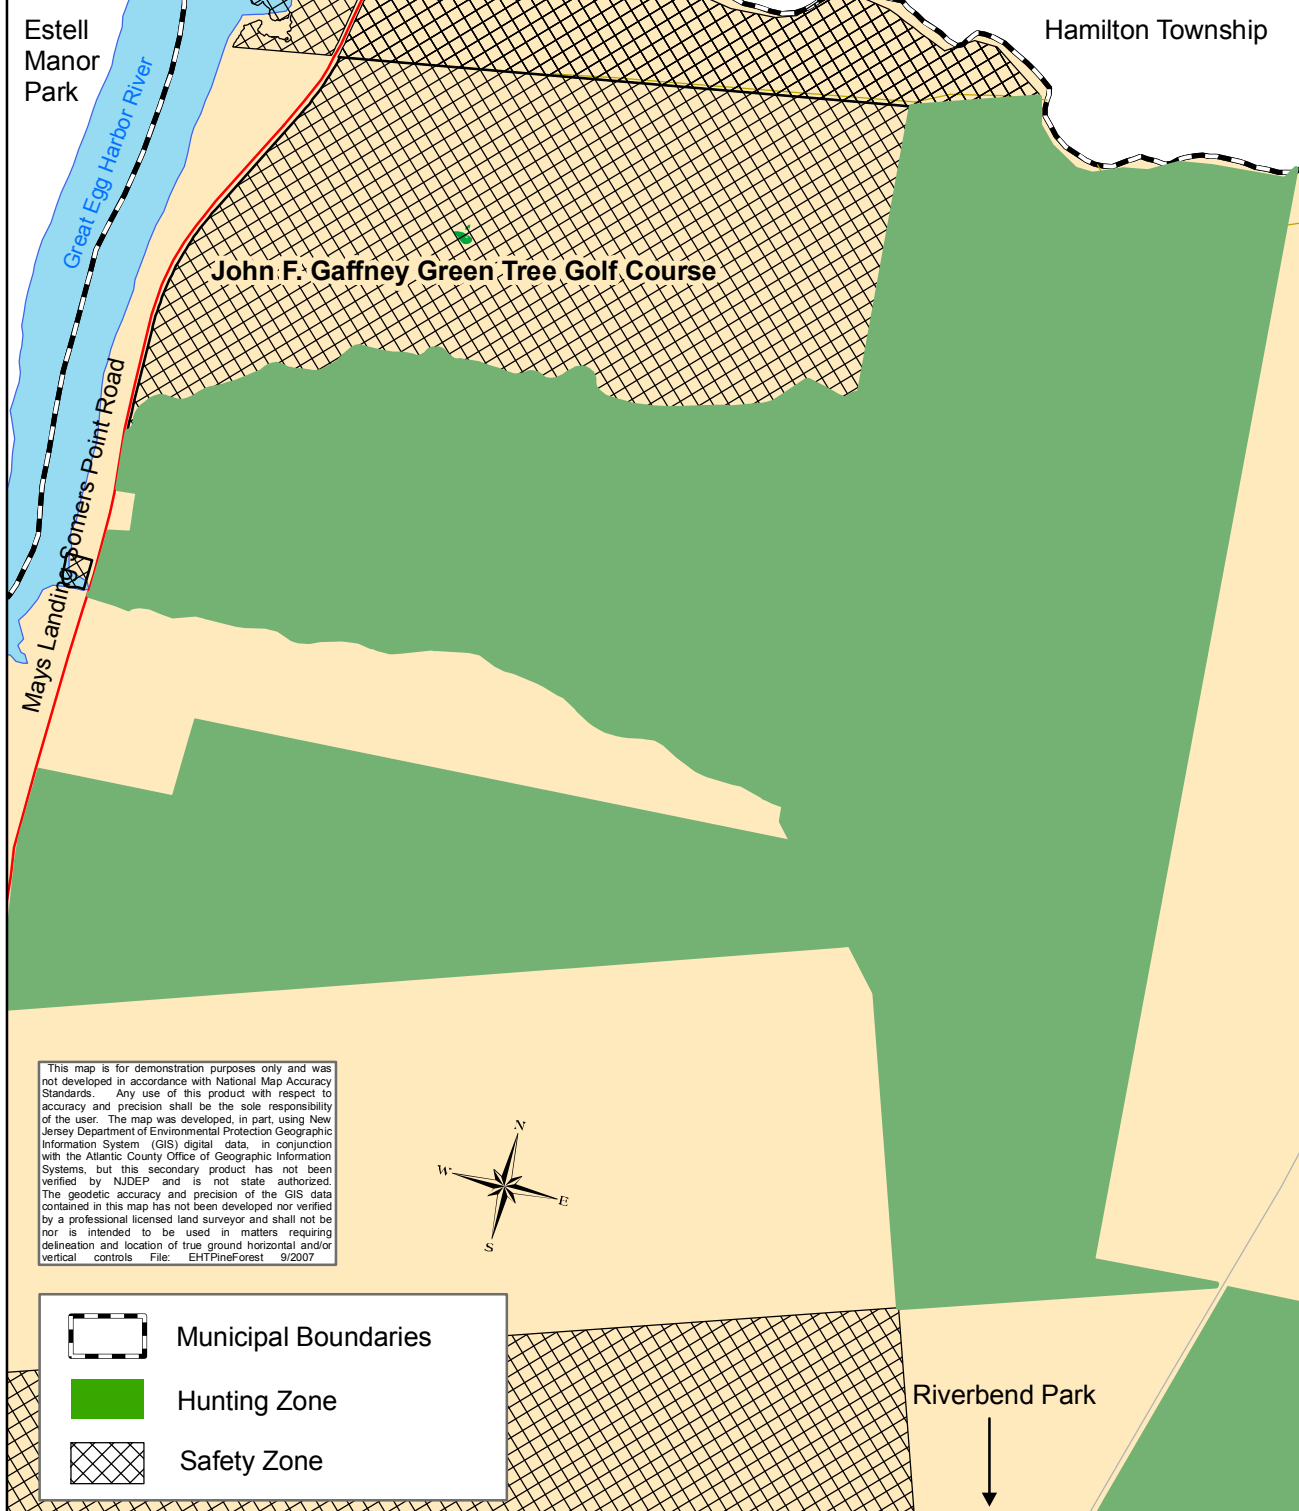

Pine Forest Egg Harbor Township

- Municipal Boundaries
- Hunting Zone
- Safety Zone